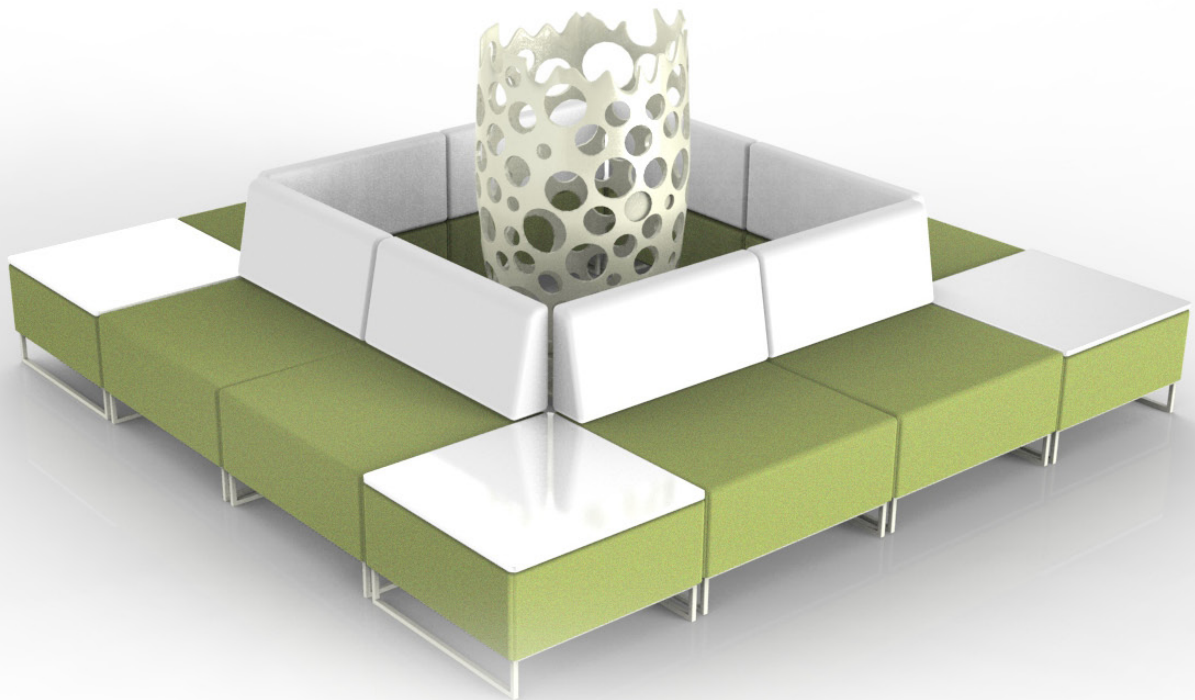

Public

elementen

Elementen:	Afmetingen [LxBxH]	Prijs:
Zitelement: PUB.001	80 x 71 x 43	€ 545,-
Tafelelement: PUB.002.S	71 x 71 x 43	€ 435,-
Tafelelement: PUB.002.M	25 x 71 x 43	€ 350,-

Public elementen

Elementen:		Prijs:
Rugleuning (small)	PUB.003.S	€ 268,-
Rugleuning (medium)	PUB.003.M	€ 294,-
Rugleuning (large)	PUB.003.L	€ 338,-
Armleggers rechts	PUB.004.R	€ 325,-
Armleggers links	PUB.004.L	€ 325,-